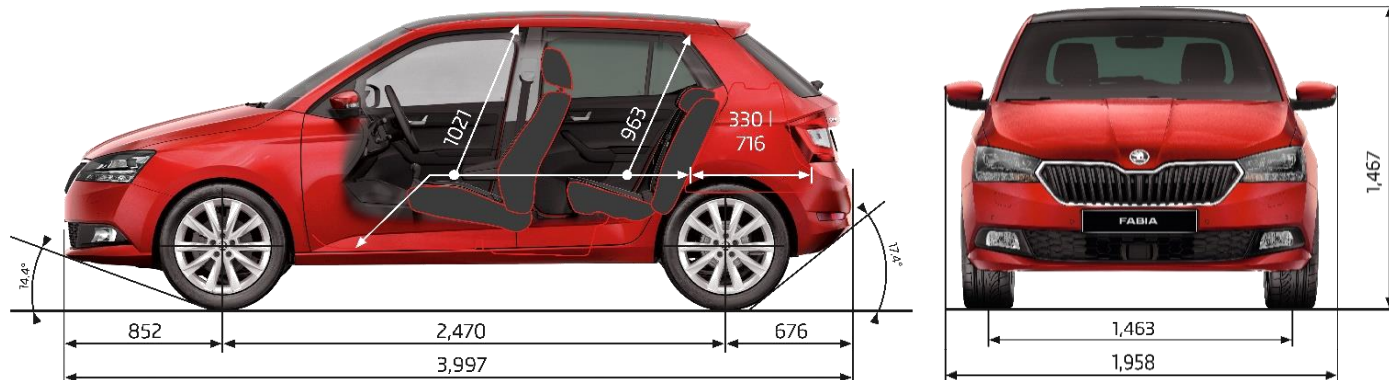

*Prices are maximum retail including 15% GST. Prices & specifications are subject to change without notice. Maximum Retail Price does not include additional on road costs.

** Standard warranty. Other promotional offers may exceed standard terms, and if selected they would be added to vehicle price.

✓ = Standard -- = Not available

Updated January 2019

Page 1 of 2