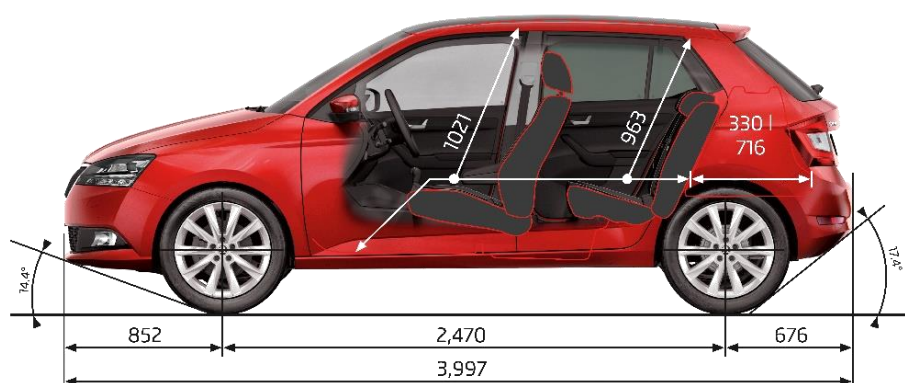

SPORT INCLUSIONS

'Colour Sport' Black roof and mirrors	✓
Sports Suspension	✓
Sports steel pedals	✓
SuperSport Leather Multifunction Steering Wheel with controls for radio & phone	✓
Sports Seats in 'Suedia' finish	✓
Sport Red stitching in Door & side trim panels & Front centre armrest	✓