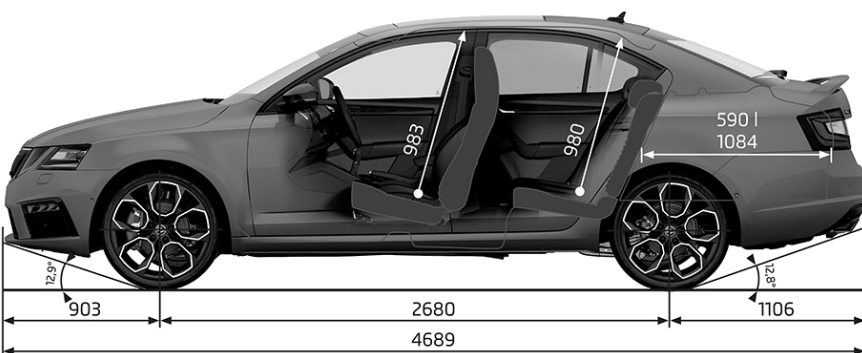

### TECHNICAL DATA

Engine Size & Output	TSI 169W	TSI 180W	TDI 135kW 4X4
Engine Type	Turbo Petrol	Turbo Petrol	Turbo Diesel
Displacement (cm <sup>3</sup> )	1,984	1,984	1,968
Power Output - kW @ rpm	169	180	135
Torque - Nm @ rpm	350 @ 1500 - 4600	370 @ 1600 - 4300	380 @ 1750 - 3250
Drive Train	Front Wheel Drive	Front Wheel Drive	Four Wheel Drive
Transmission - Automatic	6 Speed manual / 6 speed DSG	6 Speed manual / 7 speed DSG	6 speed DSG
3 years warranty or up to 100,000km and "Long life" servicing; 2 years or up to 30,000km**	✓	✓	✓
Towing Capacity kg	1,600	1,600	1,800