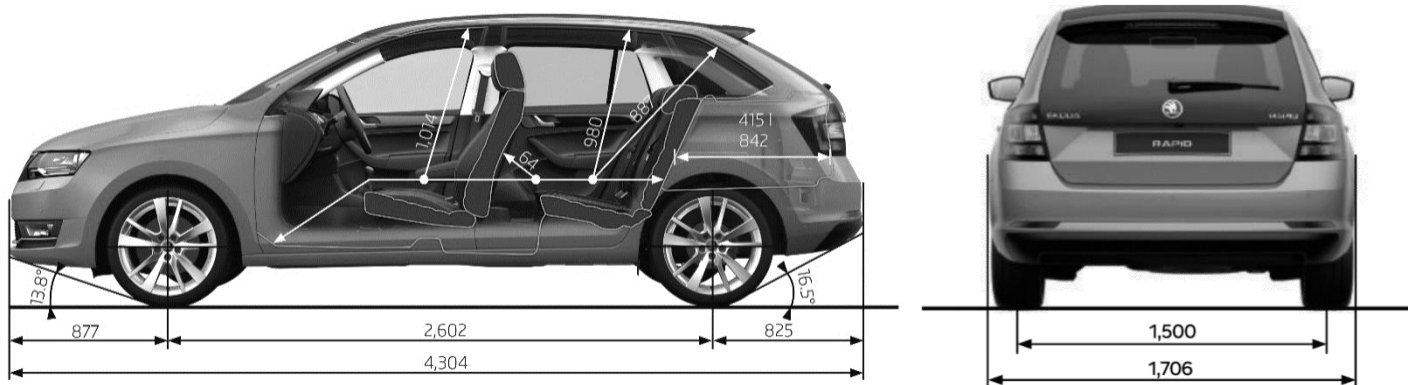

HIGHLIGHTS

Fixed Panoramic Sunroof	✓
Sports seats in front + Dynamic Interior	✓
Sports steering wheel with radio & phone controls	✓
Smartlink+ including Android Auto & Apple Carplay	✓
Reverse Camera	✓