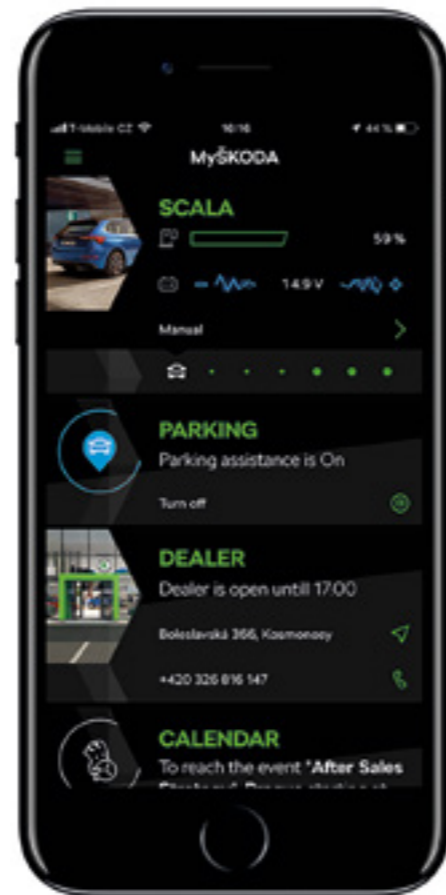

MYŠKODA APP

Driving your ŠKODA isn't just about driving. It's the functions, the features, and the personal touches that add up to a brilliant experience. It's the music you play on the way to your destination. It's the security of knowing that great support is never more than a few taps away.

Your ŠKODA vehicle is your everyday companion – and thanks to MyŠKODA, it's so much more. Now available for iOS (Apple) and Android (Google) devices, it provides comprehensive information about your car and its service no matter where you are. Use Apple CarPlay and AndroidAuto to mirror MyŠKODA via the onboard infotainment system and listen to your favourite tunes. Get roadside service or talk to your preferred dealer at a moment's notice.

Ask PAUL – the Personal Assistant
U Love – to check traffic, set alarms,
and solve your day-to-day challenges

USB C to USB A 3.0 Adapter
000 051 443G

Connecting cable USB A
5JA 051 446J | Micro
5JA 051 446H | Mini
5E0 051 510 E | Apple
565 051 510 | USB C