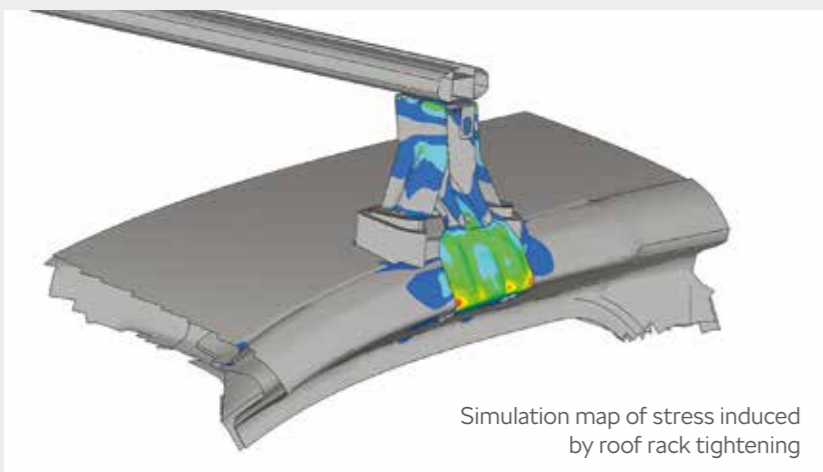

Simulation map of stress induced by roof rack tightening

The racks undergo a number of demanding tests. Their resistance to corrosion, loading capacity, strength and durability are tested in various conditions, as well as the subsequent water tightness of the car after their installation. During the so called City Crash test, a rack loaded with 90 kg must remain on the car body under a force of approximately 12G lasting for 50 milliseconds (impact simulation).